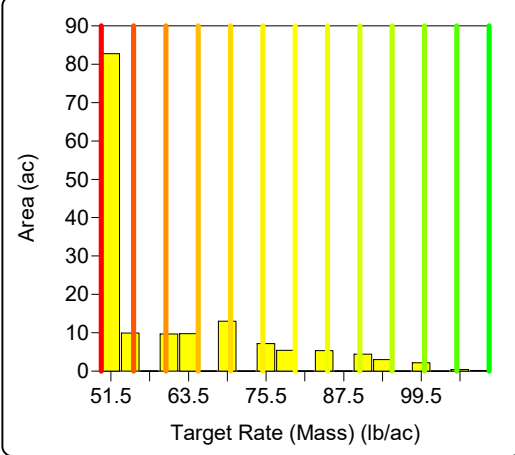

# Fertilizing Prescription (Dry) 2020: Ammonia (NH3)

Year : 2020  
 Operation : Fertilizing Prescription (Dry)  
 Crop / Product : NH3  
 Previous Years Crop(s) : Wheat  
 Op. Instance : Instance - 1  
 Area : 153.28 ac  
 Total Amount : 30,610 lb  
 Average Rate : 199.70 lb/ac  
 Minimum Rate : 155.00 lb/ac Maximum  
 Rate : 220.00 lb/ac  
 Count : 7

## Target Rate (Mass) (lb/ac)

■	220.0 ( 8.91 ac)
■	215.0 ( 9.40 ac)
■	210.0 (52.93 ac)
■	205.0 (43.73 ac)
■	200.0 (13.73 ac)
■	195.0 ( 0.17 ac)
■	155.0 (24.71 ac)

# Fertilizing Prescription (Dry) 2020: Potash (0-0-60)

Year : 2020  
 Operation : Fertilizing Prescription (Dry)  
 Crop / Product : 0-0-60  
 Previous Years Crop(s) : Wheat  
 Op. Instance : Instance - 1  
 Area : 153.28 ac  
 Total Amount : 9,199.7 lb  
 Average Rate : 60.02 lb/ac  
 Minimum Rate : 50.00 lb/ac  
 Maximum Rate : 110.00 lb/ac  
 Count : 13

Target Rate (Mass) (lb/ac)	Area (ac)
110.00	0.17
105.00	0.41
100.00	2.15
95.00	2.98
90.00	4.47
85.00	5.38
80.00	5.46
75.00	7.20
70.00	13.07
65.00	9.76
60.00	9.68
55.00	9.93
50.00	82.93