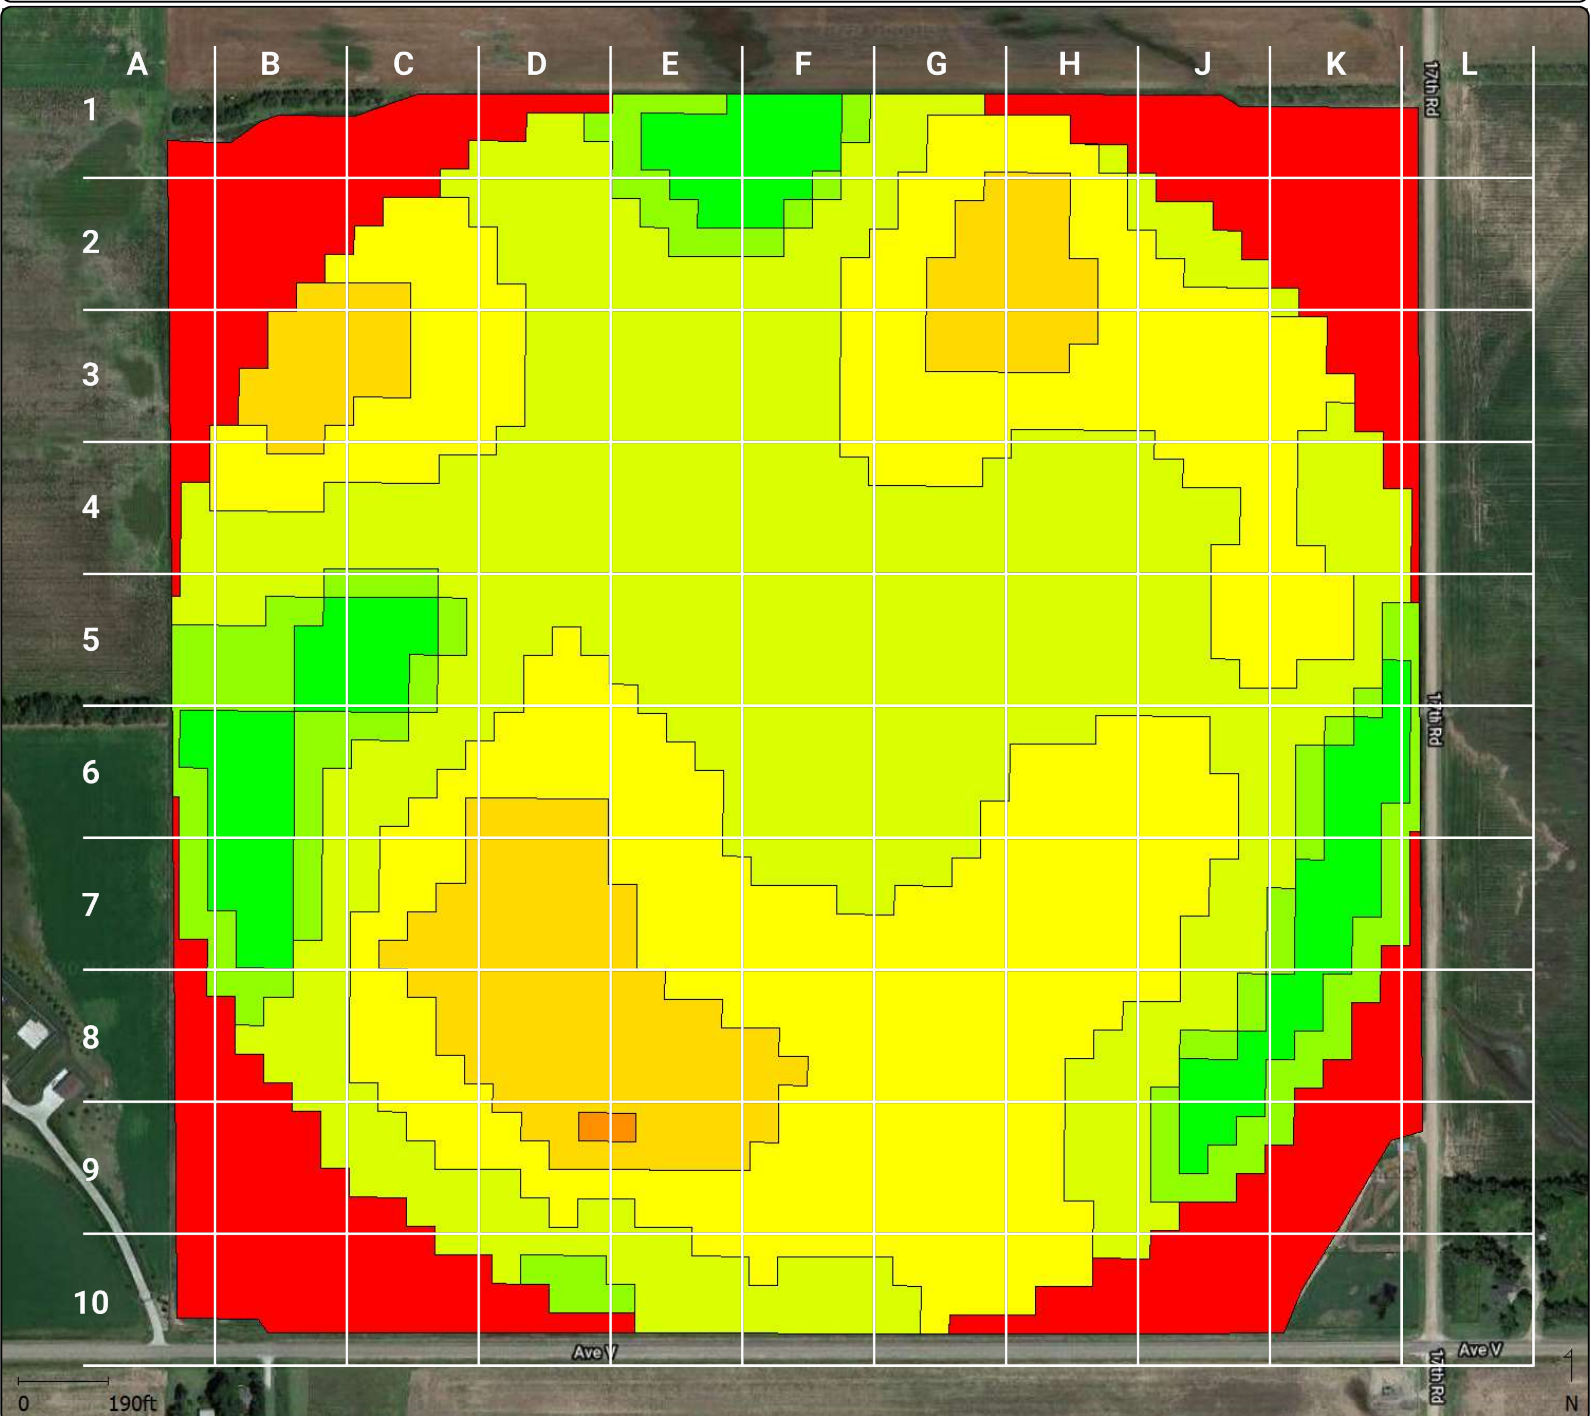

# Fertilizing Prescription (Dry) 2020: Ammonia (NH3)

Year : 2020  
 Operation : Fertilizing Prescription (Dry)  
 Crop / Product : NH3  
 Previous Years Crop(s) : Wheat  
 Op. Instance : Instance - 1  
 Area : 153.28 ac  
 Total Amount : 30,610 lb  
 Average Rate : 199.70 lb/ac  
 Minimum Rate : 155.00 lb/ac Maximum  
 Rate : 220.00 lb/ac  
 Count : 7

## Target Rate (Mass) (lb/ac)

■	220.0 ( 8.91 ac)
■	215.0 ( 9.40 ac)
■	210.0 (52.93 ac)
■	205.0 (43.73 ac)
■	200.0 (13.73 ac)
■	195.0 ( 0.17 ac)
■	155.0 (24.71 ac)

Target Rate (Mass) (lb/ac)	Area (ac)
110.00	0.17
105.00	0.41
100.00	2.15
95.00	2.98
90.00	4.47
85.00	5.38
80.00	5.46
75.00	7.20
70.00	13.07
65.00	9.76
60.00	9.68
55.00	9.93
50.00	82.93

# Grain Harvest 2020: Corn

Year : 2020

Operation : Grain Harvest

Crop / Product : Corn

Op. Instance : Harvest - 1

Area : 146.57 ac

Avg. Yield : 185.11 bu/ac Avg.

Moisture : 15.70 %