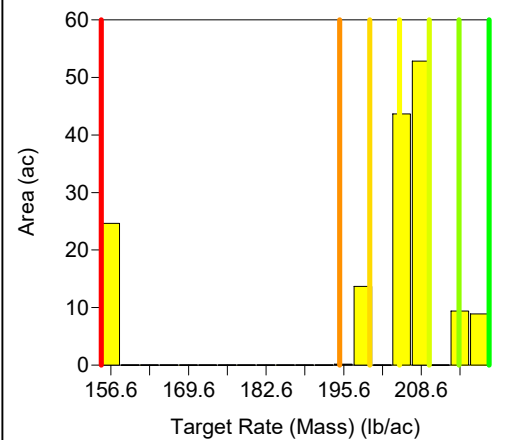

# Fertilizing Prescription (Dry) 2020: Ammonia (NH3)

Year : 2020  
 Operation : Fertilizing Prescription (Dry)  
 Crop / Product : NH3  
 Previous Years Crop(s) : Wheat  
 Op. Instance : Instance - 1  
 Area : 153.28 ac  
 Total Amount : 30,610 lb  
 Average Rate : 199.70 lb/ac  
 Minimum Rate : 155.00 lb/ac Maximum  
 Rate : 220.00 lb/ac  
 Count : 7

## Target Rate (Mass) (lb/ac)

■	220.0 ( 8.91 ac)
■	215.0 ( 9.40 ac)
■	210.0 (52.93 ac)
■	205.0 (43.73 ac)
■	200.0 (13.73 ac)
■	195.0 ( 0.17 ac)
■	155.0 (24.71 ac)

# Fertilizing Prescription (Dry) 2020: Potash (0-0-60)

Year : 2020  
 Operation : Fertilizing Prescription (Dry)  
 Crop / Product : 0-0-60  
 Previous Years Crop(s) : Wheat  
 Op. Instance : Instance - 1  
 Area : 153.28 ac  
 Total Amount : 9,199.7 lb  
 Average Rate : 60.02 lb/ac  
 Minimum Rate : 50.00 lb/ac  
 Maximum Rate : 110.00 lb/ac  
 Count : 13

Target Rate (Mass) (lb/ac)	Area (ac)
110.00	0.17
105.00	0.41
100.00	2.15
95.00	2.98
90.00	4.47
85.00	5.38
80.00	5.46
75.00	7.20
70.00	13.07
65.00	9.76
60.00	9.68
55.00	9.93
50.00	82.93