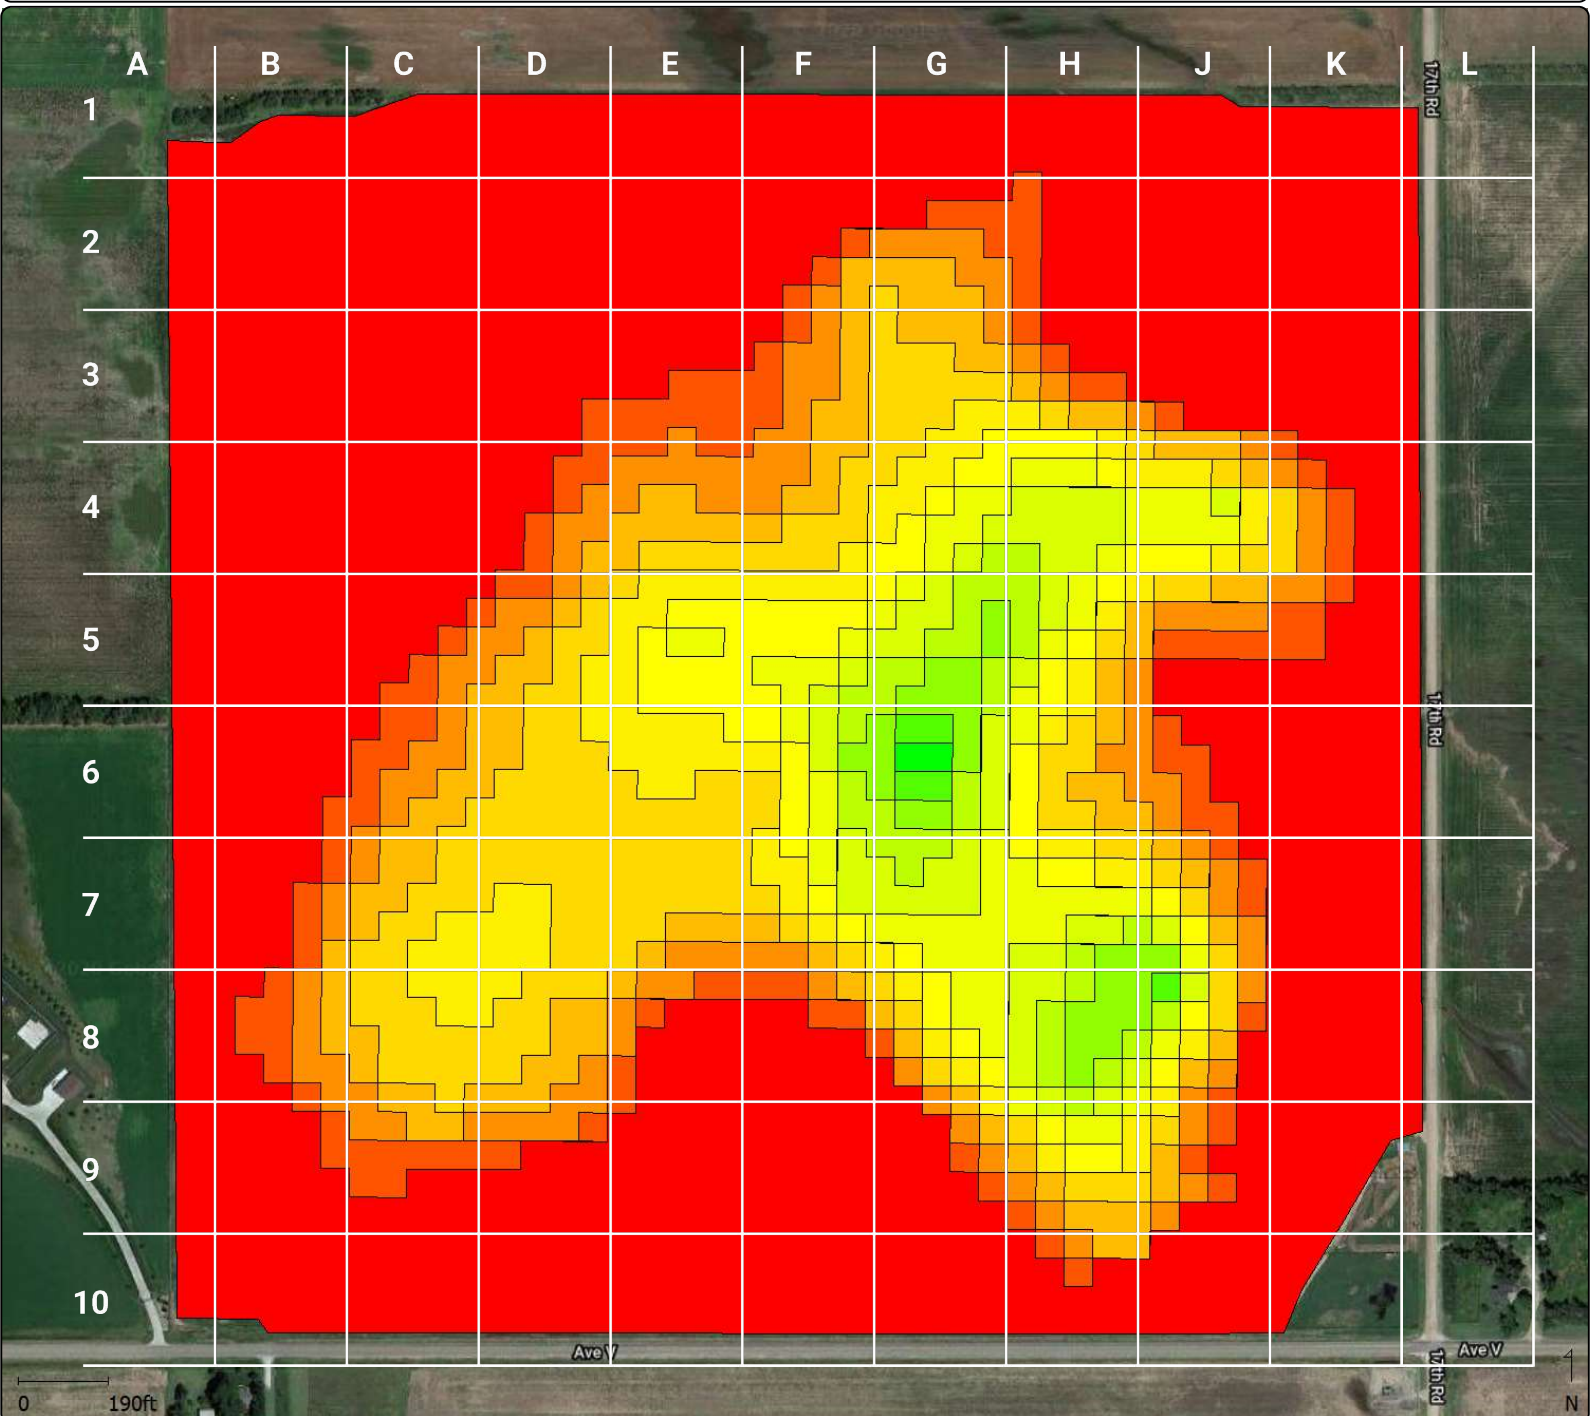

# Fertilizing Prescription (Dry) 2020: Ammonia (NH3)

Year : 2020  
 Operation : Fertilizing Prescription (Dry)  
 Crop / Product : NH3  
 Previous Years Crop(s) : Wheat  
 Op. Instance : Instance - 1  
 Area : 153.28 ac  
 Total Amount : 30,610 lb  
 Average Rate : 199.70 lb/ac  
 Minimum Rate : 155.00 lb/ac Maximum  
 Rate : 220.00 lb/ac  
 Count : 7

## Target Rate (Mass) (lb/ac)

■	220.0 ( 8.91 ac)
■	215.0 ( 9.40 ac)
■	210.0 (52.93 ac)
■	205.0 (43.73 ac)
■	200.0 (13.73 ac)
■	195.0 ( 0.17 ac)
■	155.0 (24.71 ac)

# Fertilizing Prescription (Dry) 2020: Potash (0-0-60)

Year : 2020  
 Operation : Fertilizing Prescription (Dry)  
 Crop / Product : 0-0-60  
 Previous Years Crop(s) : Wheat  
 Op. Instance : Instance - 1  
 Area : 153.28 ac  
 Total Amount : 9,199.7 lb  
 Average Rate : 60.02 lb/ac  
 Minimum Rate : 50.00 lb/ac  
 Maximum Rate : 110.00 lb/ac  
 Count : 13

Target Rate (Mass) (lb/ac)	Area (ac)
110.00	0.17
105.00	0.41
100.00	2.15
95.00	2.98
90.00	4.47
85.00	5.38
80.00	5.46
75.00	7.20
70.00	13.07
65.00	9.76
60.00	9.68
55.00	9.93
50.00	82.93